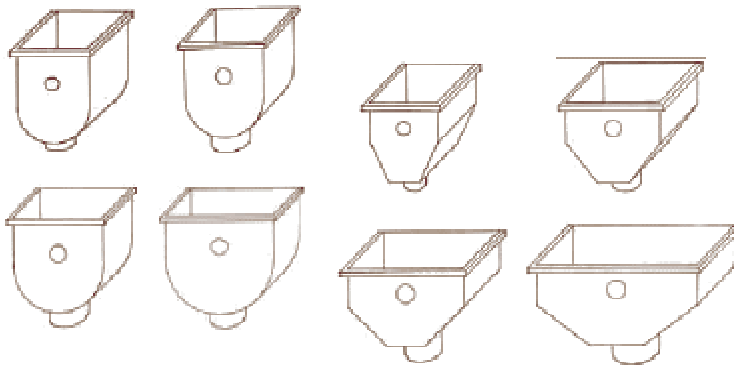

Brass 1/2 Round Brackets

1/2 Round No 1
125mm, 150mm, 200mm

1/2 Round No 2
125mm, 150mm, 200mm

1/2 Round No 3
125mm, 150mm, 200mm

1/2 Round No 4
125mm, 150mm, 200mm

Downpipes

Round Downpipes

65mm dia, 75mm dia, 100mm dia, 150mm dia

Rectangular Downpipes
80x55mm

Square Downpipe
D81 100x100mm

Round Brackets

D82 65mm dia D83 75mm dia
D84 100mm dia D85 150mm dia

Holder Ball

D86 65mm dia/75mm dia

Rectangle Bracket
D81 80x55mm

Square Bracket
D81 100x100mm

Rainwater Heads & D.P. Bends

RWH-1 250mm, 350mm, 450mm, 600mm

RWH-2 250mm, 350mm, 450mm, 600mm

Production

Downpipe Bends & Downpipe Offsets
65mm, 75mm, 100mm, 150mm

Paltec Fascia

RWH-3 250mm, 350mm, 450mm, 600mm