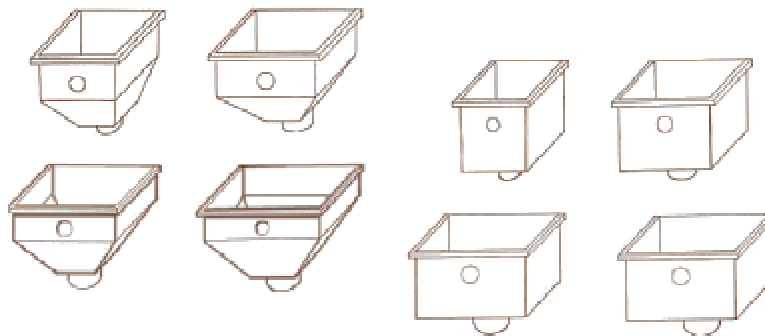

Rectangular Downpipes
80x55mm

Square Downpipe
D81 100x100mm

Round Brackets

D82 65mm dia D83 75mm dia
D84 100mm dia D85 150mm dia

Holder Ball

D86 65mm dia/75mm dia

Rectangle Bracket
D81 80x55mm

Square Bracket
D81 100x100mm

Rainwater Heads & D.P. Bends

RWH-1 250mm, 350mm, 450mm, 600mm

RWH-2 250mm, 350mm, 450mm, 600mm

Production

Downpipe Bends & Downpipe Offsets
65mm, 75mm, 100mm, 150mm

Paltec Fascia

RWH-3 250mm, 350mm, 450mm, 600mm