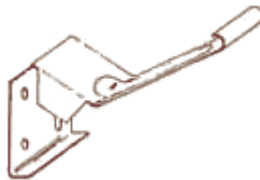

Quad (quarter round) Spouting

A classic and graceful style, which has stood the test of time. Brackets can be either internal or external.

Available in custom run lengths up to 7.0m.

BRACKET OPTIONS

Q1 Universal Bracket)
(Easy fix)

Q2 Concealed Bracket

Q3 Quad Profile Bracket

Q4 Short tail brackets are used when fixing spouting to fascia boards.

Q5 Long tail brackets are used if there is no fascia board. They are fixed into the trough of corrugate cladding.

Q4 External Short Tail Bracket

Q5 External Long Tail Bracket

All brackets are available in Galvanised Steel.

Q1, Q2 and Q3 are also available in brass.

Q4 and Q5 are also available in stainless steel, brass aluminium and powder coated galvanised steel.