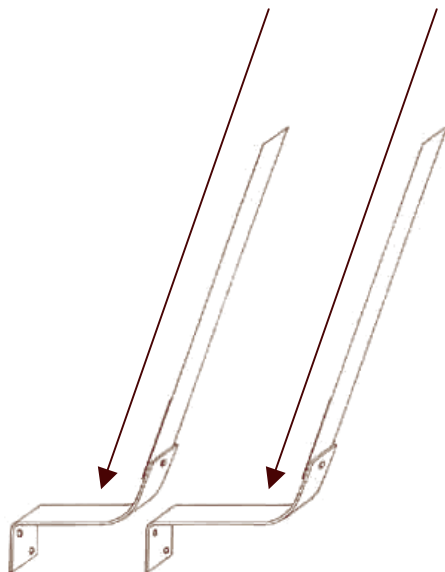

Quad (quarter round) Spouting

A classic and graceful style, which has stood the test of time. Brackets can be either internal or external.

Available in custom run lengths up to 7.0m.

BRACKET OPTIONS

Q1 Universal Bracket)
(Easy fix)

Q2 Concealed Bracket

Q3 Quad Profile Bracket

Q4 Short tail brackets are used when fixing spouting to fascia boards.

Q5 Long tail brackets are used if there is no fascia board. They are fixed into the trough of corrugate cladding.

Q4 External Short Tail Bracket

Q5 External Long Tail Bracket

All brackets are available in Galvanised Steel.

Q1, Q2 and Q3 are also available in brass.

Q4 and Q5 are also available in stainless steel, brass aluminium and powder coated galvanised steel.